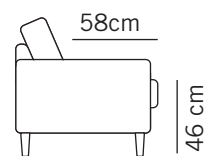

FRAME

All structural parts of the frame are made of solidwood.

SEAT CUSHION

Comfort C1

The core consists of 35 kg (N120) highly elastic shape cut cold foam, covered with fiber padding.

Comfort C3

The core consists of 35 kg (N120) highly elastic shape cut cold foam with a siliconized fiber and feather top.

The cushion is reversible.

BACK CUSHION

Comfort C1

The inner cover is filled with siliconized ballfiber.

Comfort C4

The core consists of 30 kg (N040) highly elastic shape cut cold foam with a siliconized fiber and feather top.

The cushion is reversible.

UPHOLSTERY

The style is fixed cover and available with fabric and leather.

The cushion cover, in fabric, can be removed and washed according to washing and care instructions.

LEGS

COLOURS